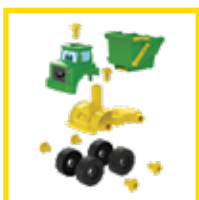

BUILD-A-BUDDY DUMP TRUCK

47508 - Pack: 4

Featuring chunky parts that are easy for little hands to hold and includes a battery operated drill to take apart and put back together again. Includes (2) "AA" batteries. Age grade 18 mos+.

SRRP: **$39.95** EA