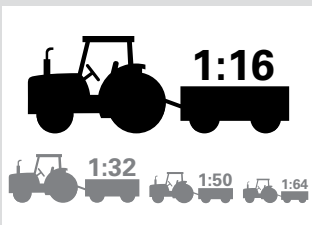

PG. 19 - 85057

PG. 63 - 47722

1:16 3010 DIESEL TRACTOR WITH DISK
45952 - Pack: 3

The second John Deere item in the Precision Heritage series. The tractor features die-cast construction. It is configured with a narrow front axle and equipped with an authentic style hitch. The disk is constructed with a die-cast frame and disk blades. The implement hitches to the tractor and features linking hydraulic details. Age grade 14+.