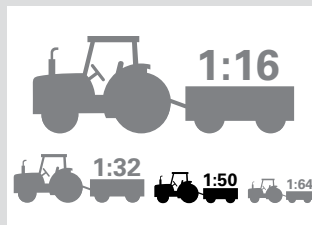

PG. 19 - 85057

PG. 63 - 47722

1:16 3010 DIESEL TRACTOR WITH DISK
45952 - Pack: 3

The second John Deere item in the Precision Heritage series. The tractor features die-cast construction. It is configured with a narrow front axle and equipped with an authentic style hitch. The disk is constructed with a die-cast frame and disk blades. The implement hitches to the tractor and features linking hydraulic details. Age grade 14+.