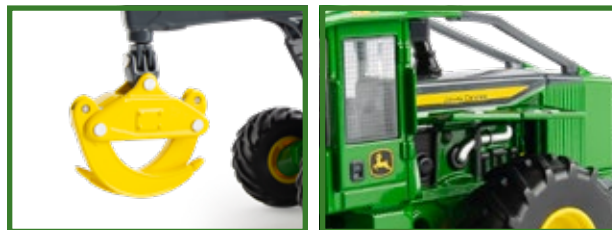

1:50 843L-II WHEELED FELLER BUNCHER

45678 - Pack: 6
Moveable boom arms and tilting felling head. Moveable accumulating and grab arms. Opening engine and cooling system panels. Pivoting frames. Age grade 14+.

SRRP: **$59.95** EA

WHILE STOCKS LAST

1:50 768L-II BOGIE SKIDDER

45756 - Pack: 6
Opening engine panels, pivoting front and rear chassis, pivoting rear axle, operating boom & grapple tongs, and skidder blade that raises and lowers. Age grade 14+.

SRRP: **$59.95** EA

REPLICA PLAY

FOR ALL AGES OF PLAY

1:64 320G SKID STEER

45888 - Pack: 6
Age grade 3+.

SRRP: **$17.95** EA

1:50 330 P-TIER SKID STEER

85032 - Pack: 4
Constructed with die-cast body, boom, and bucket. Features working boom and pivoting bucket. Age grade 8+.

SRRP: **$21.95** EA

WHILE STOCKS LAST

1:64 9RX 590 SCRAPER SPECIAL WITH 1812DC SCRAPERS

45906 - Pack: 6
Includes a 9RX 590 tractor and two 1812DC scrapers. The tractor features die-cast metal, detailed cab interior with clear plastic windows, and free rolling tracks that. Both scrapers are constructed of die-cast metal and feature free rolling wheels. Hitch all three units together to recreate a popular worksite appearance. Age grade: 3+

SRRP: **$64.95** EA