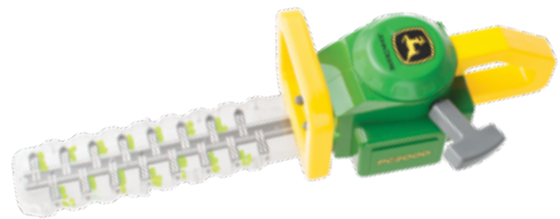

SRRP: **\$20.95** EA

POWER TRIMMER (WHIPPER SNIPPER)

35813 - Pack: 2

No batteries required, pull string to power motor. Age grade 18 mos+.

SRRP: **\$32.95** EA

POWER CLIPPER (HEDGE TRIMMER)

35814 - Pack: 2

No batteries required, pull string to power motor. Age grade 18 mos+.