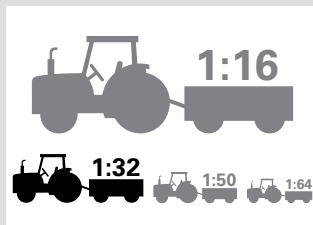

PG. 19 - 85057

PG. 63 - 47722

1:16 3010 DIESEL TRACTOR WITH DISK
45952 - Pack: 3

The second John Deere item in the Precision Heritage series. The tractor features die-cast construction. It is configured with a narrow front axle and equipped with an authentic style hitch. The disk is constructed with a die-cast frame and disk blades. The implement hitches to the tractor and features linking hydraulic details. Age grade 14+.