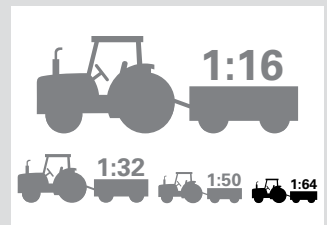

PG. 19 - 85057

PG. 63 - 47722

1:16 3010 DIESEL TRACTOR WITH DISK
45952 - Pack: 3

The second John Deere item in the Precision Heritage series. The tractor features die-cast construction. It is configured with a narrow front axle and equipped with an authentic style hitch. The disk is constructed with a die-cast frame and disk blades. The implement hitches to the tractor and features linking hydraulic details. Age grade 14+.